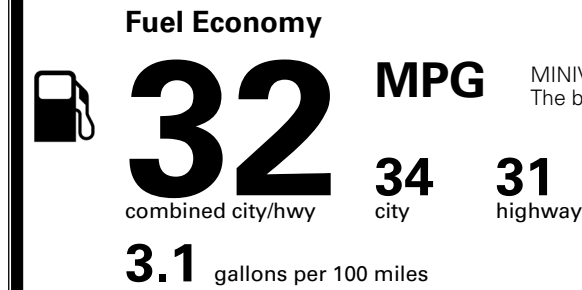

\$495.00
 \$2,500.00
 Included
 \$400.00
 \$285.00
 \$45.00
 \$75.00

MSRP INCLUDING OPTIONS

\$ 56,890.00

INLAND FREIGHT AND HANDLING

\$ 1,495.00

TOTAL MANUFACTURER'S SUGGESTED RETAIL PRICE ▶

\$ 58,385.00

TOTAL ADDITIONAL WEIGHT: 24.2

EPA DOT Fuel Economy and Environment

Gasoline Vehicle

MINIVANS range from 20 to 83 MPG. The best vehicle rates 146 MPGe.

You save \$750
 in fuel costs over 5 years compared to the average new vehicle.

Annual fuel cost **\$1,550**