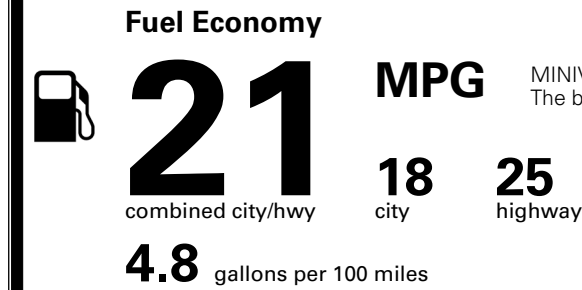

\$ 51,490.00

Included
 Included
 Included
 Included
 Included
 Included
 Included
 Included
 Included

\$495.00

\$ 51,985.00

\$ 1,545.00

\$ 53,530.00

EPA DOT Fuel Economy and Environment

Gasoline Vehicle