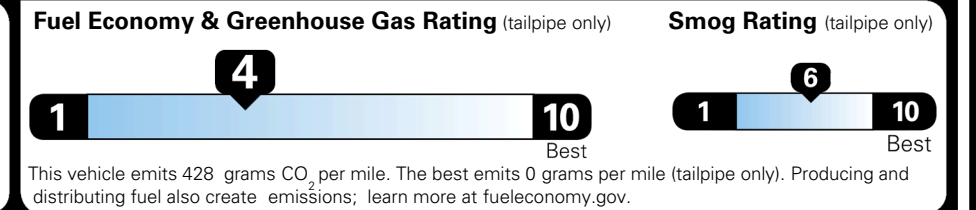

Gasoline Vehicle

You spend $3,250 more in fuel costs over 5 years compared to the average new vehicle.

Annual fuel cost $2,350