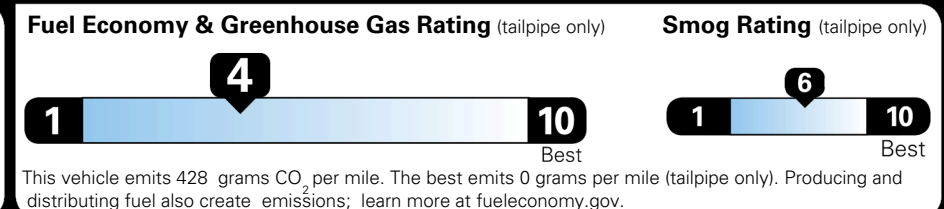

Gasoline Vehicle

You spend $3,250 more in fuel costs over 5 years compared to the average new vehicle.

Annual fuel cost $2,350