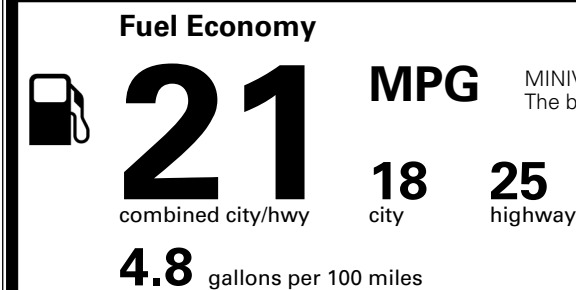

MSRP INCLUDING OPTIONS \$ 42,085.00

INLAND FREIGHT AND HANDLING \$ 1,495.00

TOTAL MANUFACTURER'S SUGGESTED RETAIL PRICE ▶ \$ 43,580.00

TOTAL ADDITIONAL WEIGHT: 1.4

EPA DOT Fuel Economy and Environment

Gasoline Vehicle