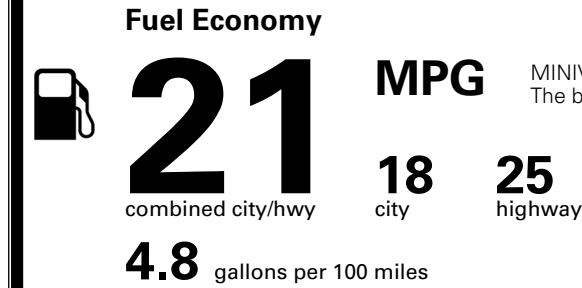

TOTAL ADDITIONAL WEIGHT: 62.3

*Additional terms and conditions apply.

**Kia Connect may be currently unavailable for some Model Year 2022 and newer vehicles sold or purchased in Massachusetts; please see owners.kia.com for more information.

EPA DOT Fuel Economy and Environment

Gasoline Vehicle

MINIVANS range from 20 to 83 MPG. The best vehicle rates 146 MPGe.

You spend **\$3,250** more in fuel costs over 5 years compared to the average new vehicle.