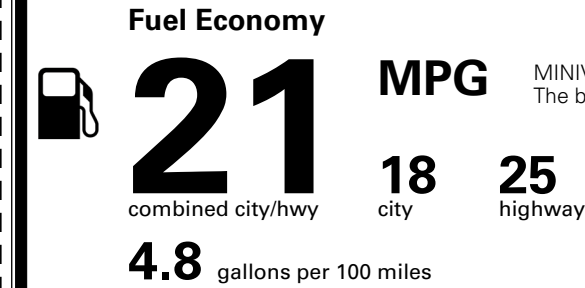

MSRP INCLUDING OPTIONS \$ 42,085.00

INLAND FREIGHT AND HANDLING \$ 1,495.00

TOTAL MANUFACTURER'S SUGGESTED RETAIL PRICE ▶

\$ 43,580.00

TOTAL ADDITIONAL WEIGHT: 1.4

EPA DOT Fuel Economy and Environment

Gasoline Vehicle

MINIVANS range from 20 to 83 MPG. The best vehicle rates 146 MPGe.

You spend **\$3,250** more in fuel costs over 5 years compared to the average new vehicle.

Annual fuel cost **\$2,350**

Fuel Economy & Greenhouse Gas Rating (tailpipe only) Smog Rating (tailpipe only)