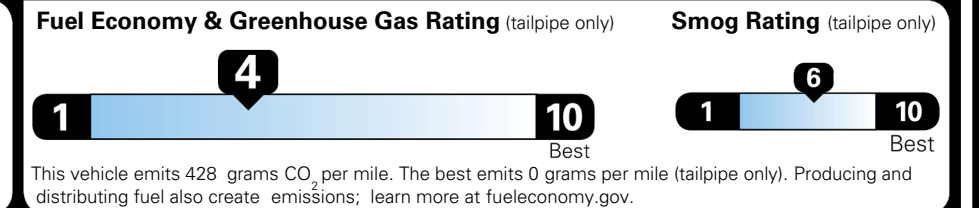

You spend **$3,250** more in fuel costs over 5 years compared to the average new vehicle.

Annual fuel cost **$2,350**