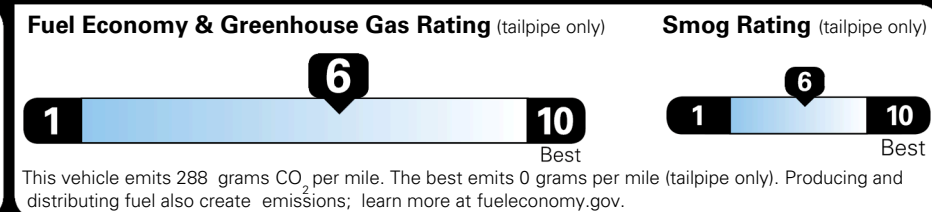

Actual results will vary for many reasons, including driving conditions and how you drive and maintain your vehicle. The average new vehicle gets 29 MPG and costs $8,500 to fuel over 5 years. Cost estimates are based on 15,000 miles per year at $ 3.30 per gallon. MPGe is miles per gasoline gallon equivalent. Vehicle emissions are a significant cause of climate change and smog.

fueleconomy.gov

Calculate personalized estimates and compare vehicles

GOVERNMENT 5-STAR SAFETY RATINGS

Overall Vehicle Score ★ ★ ★ ★ ★

Based on the combined rating of frontal, side and rollover. Should ONLY be compared to other vehicles of similar size and weight.

Frontal	Driver	★ ★ ★ ★ ★
Crash	Passenger	★ ★ ★ ★ ★
Based on the risk of injury in a frontal impact. Should ONLY be compared to other vehicles of similar size and weight.		
Side	Front seat	★ ★ ★ ★ ★
Crash	Rear seat	★ ★ ★ ★ ★
Star ratings based on the risk of injury in a side impact.		
Rollover		★ ★ ★ ★ ★
Star ratings based on the risk of rollover in a single-vehicle crash.		

Star ratings range from 1 to 5 stars (★★★★★) with 5 being the highest. Source: National Highway Traffic Safety Administration (NHTSA). www.safercar.gov or 1-888-327-4236

Manufacturer's suggested retail price includes Manufacturer's recommended pre-delivery service. License and title fees, state and local taxes and other dealer installed options and accessories are not included in the manufacturer's suggested retail price.

PARTS CONTENT INFORMATION

FOR VEHICLES IN THIS CAR LINE U.S./CANADIAN PARTS CONTENT: 3 %

MAJOR SOURCES OF FOREIGN PARTS: KOREA: 90%

NOTE: PARTS CONTENT DOES NOT INCLUDE FINAL ASSEMBLY, DISTRIBUTION, OR OTHER NON-PARTS COSTS.

FOR THIS VEHICLE FINAL ASSEMBLY POINT: GWANGJU, KOREA

COUNTRY OF ORIGIN ENGINE (MOTOR): KOREA

TRANSMISSION: KOREA

*Additional terms and conditions apply.
**Kia Connect may be currently unavailable for some Model Year 2022 and newer vehicles sold or purchased in Massachusetts; please see owners.kia.com for more information.
NOTE: When you purchase this vehicle, Kia America, Inc. collects personal information you provide to the dealership. For information on our collection and use of personal information and your rights, please see our Privacy Policy on www.kia.com.

TOTAL ADDITIONAL WEIGHT: 11.6