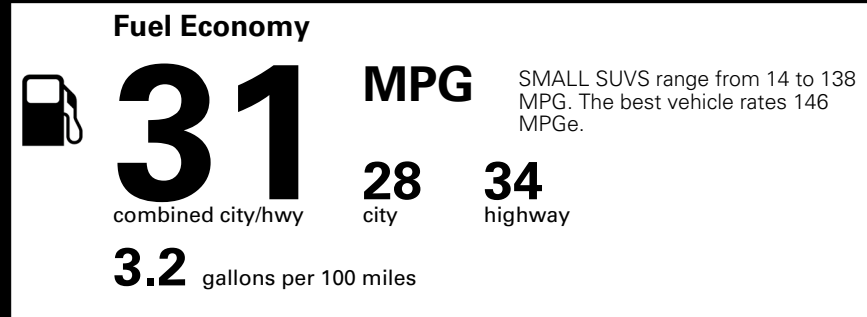

MSRP INCLUDING OPTIONS \$ 26,535.00

INLAND FREIGHT AND HANDLING \$ 1,495.00

TOTAL MANUFACTURER'S SUGGESTED RETAIL PRICE ▶ \$ 28,030.00

EPA DOT Fuel Economy and Environment

Gasoline Vehicle

You save \$500
 in fuel costs over 5 years compared to the average new vehicle.