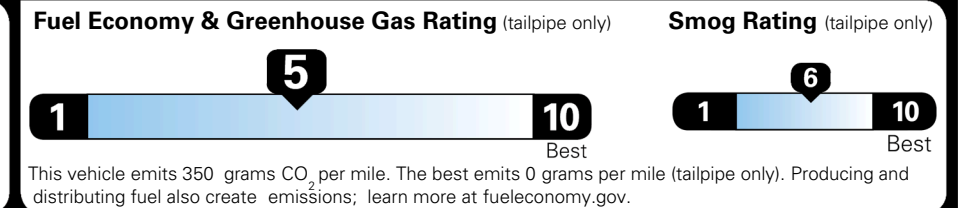

EPA DOT Fuel Economy and Environment

Gasoline Vehicle

You spend \$1,500 more in fuel costs over 5 years
 compared to the average new vehicle.

Annual fuel cost \$2,000

Actual results will vary for many reasons, including driving conditions and how you drive and maintain your vehicle. The average new vehicle gets 29 MPG and costs \$8,500 to fuel over 5 years. Cost estimates are based on 15,000 miles per year at \$ 3.30 per gallon. MPGe is miles per gasoline gallon equivalent. Vehicle emissions are a significant cause of climate change and smog.