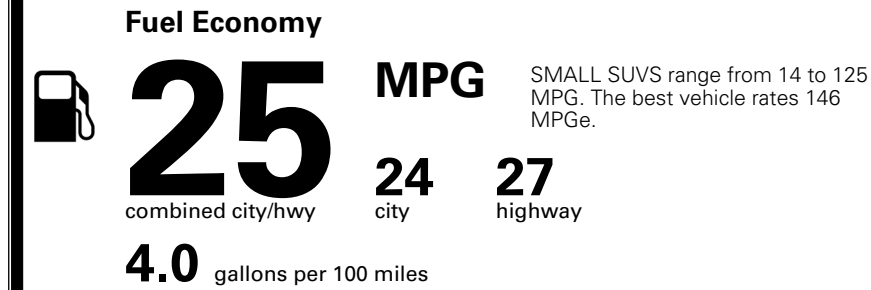

MANUFACTURER'S SUGGESTED RETAIL PRICE ▶

COMPARE SX TURBO AWD FEATURES

Added to/in place of standard EX AWD features

- 1.6L Turbocharged GDI 4-Cylinder Engine
- 8-Speed Automatic Transmission
- Electronic Parking Brake
- 18" Alloy Wheels
- LED Projector Headlights
- LED Fog Lights
- Bose Premium Audio System
- Smart Cruise Control w/ Stop & Go
- Highway Driving Assist
- Fwd Collision-Avoidance Assist-Junction Turning

ADDITIONAL INSTALLED EQUIPMENT:
(In addition to or in place of standard features)
Pluton Blue / Black Roof Paint
Cross Bars

$ 31,390.00

Included
Included
Included
Included
Included
Included
Included
Included
Included
Included
Included

$395.00
$400.00

MSRP INCLUDING OPTIONS

$ 32,185.00

INLAND FREIGHT AND HANDLING

$ 1,445.00

TOTAL MANUFACTURER'S SUGGESTED RETAIL PRICE ▶

$ 33,630.00

TOTAL ADDITIONAL WEIGHT: 10.1

*Additional terms and conditions apply.
**Kia Connect may be currently unavailable for some Model Year 2022 and newer vehicles sold or purchased in Massachusetts; please see owners.kia.com for more information.
NOTE: When you purchase this vehicle, Kia America, Inc. collects personal information you provide to the dealership. For information on our collection and use of personal information and your rights, please see our Privacy Policy on www.kia.com.

EPA DOT Fuel Economy and Environment

Gasoline Vehicle

You spend $1,500 more in fuel costs over 5 years
compared to the average new vehicle.

Annual fuel cost $2,000