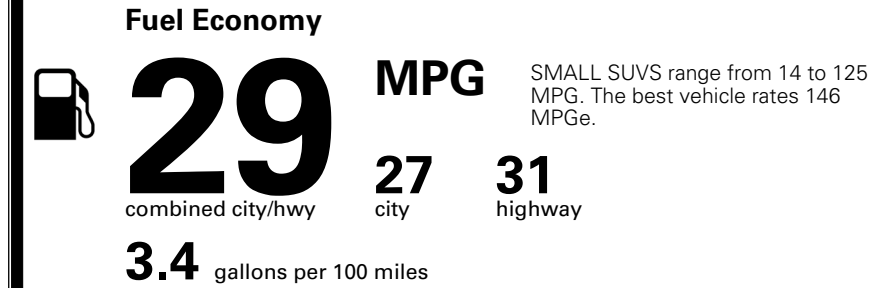

Included
 \$800.00

\$375.00

\$ 29,865.00

\$ 1,495.00

\$ 31,360.00

EPA DOT Fuel Economy and Environment

Gasoline Vehicle

You save \$0
 in fuel costs over 5 years compared to the average new vehicle.