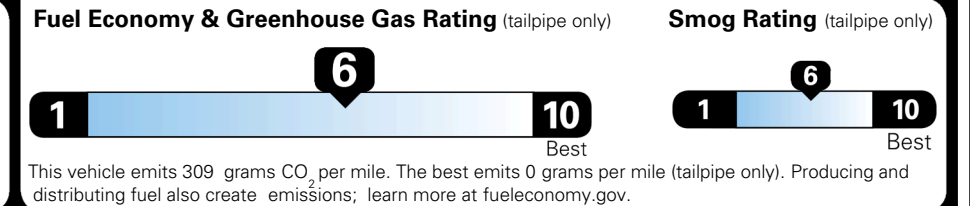

Actual results will vary for many reasons, including driving conditions and how you drive and maintain your vehicle. The average new vehicle gets 29 MPG and costs $8,500 to fuel over 5 years. Cost estimates are based on 15,000 miles per year at $ 3.30 per gallon. MPGe is miles per gasoline gallon equivalent. Vehicle emissions are a significant cause of climate change and smog.

fueleconomy.gov

Calculate personalized estimates and compare vehicles

GOVERNMENT 5-STAR SAFETY RATINGS

Overall Vehicle Score ★ ★ ★ ★ ★

Based on the combined rating of frontal, side and rollover. Should ONLY be compared to other vehicles of similar size and weight.

Frontal Driver ★ ★ ★ ★ ★

Crash Passenger ★ ★ ★ ★ ★

Based on the risk of injury in a frontal impact. Should ONLY be compared to other vehicles of similar size and weight.

Side Front seat ★ ★ ★ ★ ★

Crash Rear seat ★ ★ ★ ★ ★

Star ratings based on the risk of injury in a side impact.

Rollover ★ ★ ★ ★ ★

Star ratings based on the risk of rollover in a single-vehicle crash.

Star ratings range from 1 to 5 stars (★★★★★) with 5 being the highest.

Source: National Highway Traffic Safety Administration (NHTSA).

www.safercar.gov or 1-888-327-4236

Manufacturer's suggested retail price includes Manufacturer's recommended pre-delivery service. License and title fees, state and local taxes and other dealer installed options and accessories are not included in the manufacturer's suggested retail price.

PARTS CONTENT INFORMATION

FOR VEHICLES IN THIS CAR LINE U.S./CANADIAN PARTS CONTENT: 3 %

MAJOR SOURCES OF FOREIGN PARTS: KOREA: 90%

NOTE: PARTS CONTENT DOES NOT INCLUDE FINAL ASSEMBLY, DISTRIBUTION, OR OTHER NON-PARTS COSTS.

FOR THIS VEHICLE FINAL ASSEMBLY POINT: GWANGJU, KOREA

COUNTRY OF ORIGIN

ENGINE (MOTOR): KOREA

TRANSMISSION: KOREA