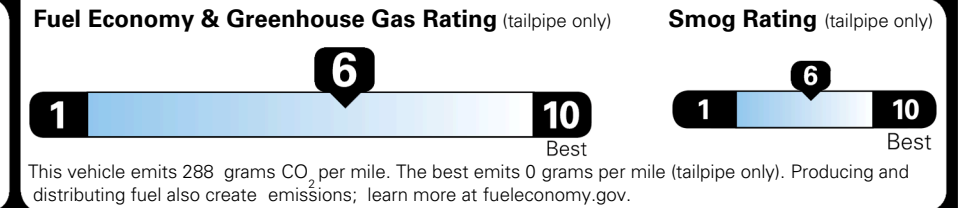

TOTAL ADDITIONAL WEIGHT: 10.5

EPA DOT Fuel Economy and Environment

Gasoline Vehicle

You save \$500
 in fuel costs over 5 years compared to the average new vehicle.

Annual fuel cost \$1,600

Actual results will vary for many reasons, including driving conditions and how you drive and maintain your vehicle. The average new vehicle gets 29 MPG and costs \$8,500 to fuel over 5 years. Cost estimates are based on 15,000 miles per year at \$ 3.30 per gallon. MPGe is miles per gasoline gallon equivalent. Vehicle emissions are a significant cause of climate change and smog.

fueleconomy.gov

Calculate personalized estimates and compare vehicles

GOVERNMENT 5-STAR SAFETY RATINGS

Overall Vehicle Score ★★★★★

Based on the combined rating of frontal, side and rollover. Should ONLY be compared to other vehicles of similar size and weight.