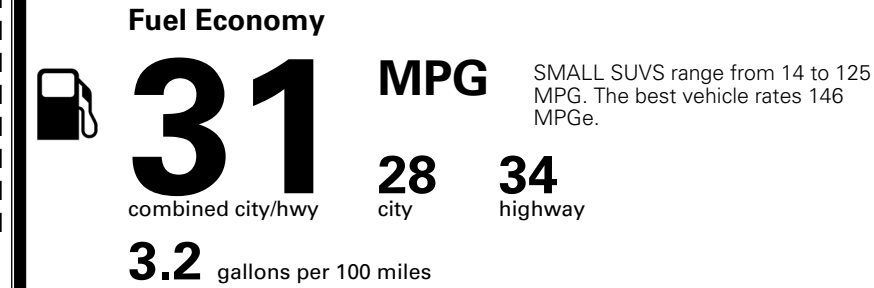

EXTERIOR

17" Machine Finished Alloy Wheels
Heated Outside Mirrors w/ LED Turn Signals
Upgraded Grille w/LED Positioning Lights
LED Rear Combination Lights & Daytime Running Lights
Front Fog Lights
Roof Rails, Rear Spoiler, and Rear Privacy Glass
Compact Spare Tire

WARRANTY

10 Year/100,000 Mile Limited Powertrain Warranty
5 Year/60,000 Mile Limited Basic Warranty
5 Year/60,000 Mile Roadside Assistance

MANUFACTURER'S SUGGESTED RETAIL PRICE ▶

$ 26,490.00

COMPARE EX FWD FEATURES

Added to/in place of standard S FWD features

- 10.25" Instrument Display
- SynTex Seating Material
- Heated Front Seats
- Power Driver's Seat w/ Power Lumbar
- Dual Illuminated Vanity Mirrors
- Wireless Phone Charger
- Parking Distance Warning - Reverse

Included
Included
Included
Included
Included
Included
Included

ADDITIONAL INSTALLED EQUIPMENT: (In addition to or in place of standard features)

Fusion Black Paint
EX Sunroof Package
- Power Sunroof with Sunshade
- 17" Gloss Black Alloy Wheels
Carpeted Floor Mats
Cargo Tray, Reversible
Auto-Dimming Mirror w/ HomeLink™

$395.00
$800.00

$200.00
$140.00
$375.00

MSRP INCLUDING OPTIONS

$ 28,400.00

INLAND FREIGHT AND HANDLING

$ 1,495.00

TOTAL MANUFACTURER'S SUGGESTED RETAIL PRICE ▶

$ 29,895.00

TOTAL ADDITIONAL WEIGHT: 10.5

EPA DOT Fuel Economy and Environment

Gasoline Vehicle

You save $500
in fuel costs over 5 years compared to the average new vehicle.

Annual fuel cost $1,600