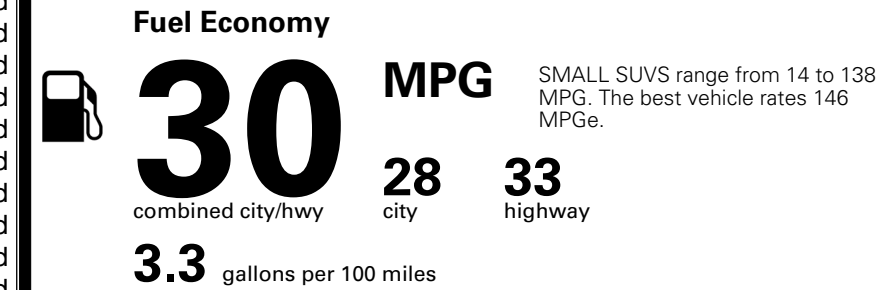

\$ 26,590.00

INLAND FREIGHT AND HANDLING

\$ 1,495.00

TOTAL MANUFACTURER'S SUGGESTED RETAIL PRICE ▶

\$ 28,085.00

*Additional terms and conditions apply.

**Kia Connect may be currently unavailable for some Model Year 2022 and newer vehicles sold or purchased in Massachusetts; please see owners.kia.com for more information.

TOTAL ADDITIONAL WEIGHT: 7.2

EPA DOT Fuel Economy and Environment

Gasoline Vehicle

You save \$250
 in fuel costs over 5 years compared to the average new vehicle.

Annual fuel cost \$1,550

Fuel Economy & Greenhouse Gas Rating (tailpipe only)