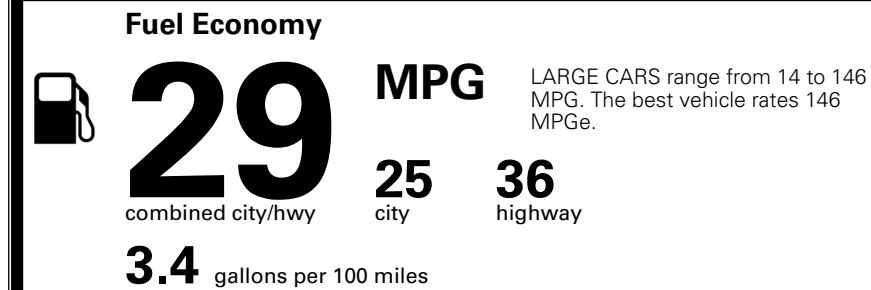

MSRP INCLUDING OPTIONS \$ 32,295.00

INLAND FREIGHT AND HANDLING \$ 1,195.00

TOTAL MANUFACTURER'S SUGGESTED RETAIL PRICE ▶

\$ 33,490.00

TOTAL ADDITIONAL WEIGHT: 28.8

EPA DOT Fuel Economy and Environment

Gasoline Vehicle

You save \$0
 in fuel costs over 5 years compared to the average new vehicle.

Annual fuel cost \$1,700

Fuel Economy & Greenhouse Gas Rating (tailpipe only) Smog Rating (tailpipe only)

This vehicle emits 310 grams CO₂ per mile. The best emits 0 grams per mile (tailpipe only). Producing and distributing fuel also create emissions; learn more at fueleconomy.gov.