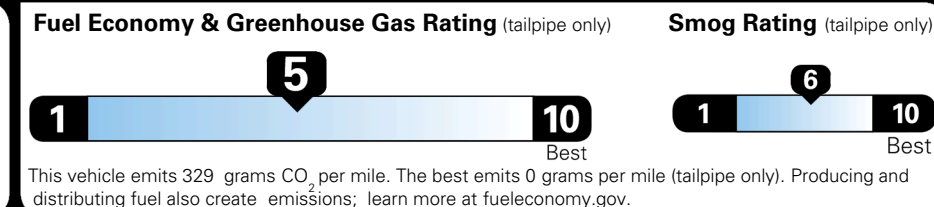

\$ 32,475.00

TOTAL ADDITIONAL WEIGHT: 1.4

EPA DOT Fuel Economy and Environment

Gasoline Vehicle

You spend \$750 more in fuel costs over 5 years compared to the average new vehicle.

Annual fuel cost \$1,850