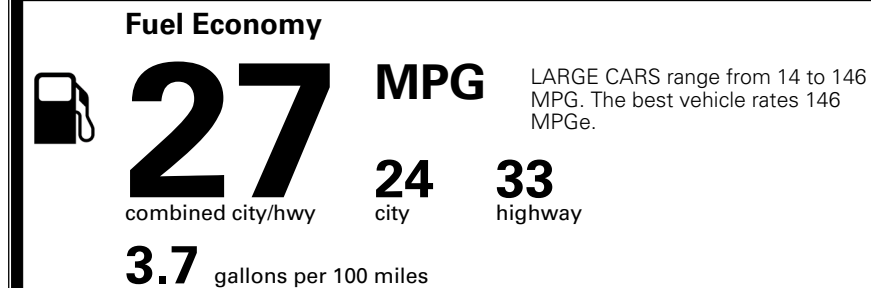

\$ 30,090.00

Included
 Included
 Included

\$495.00
 \$295.00
 \$350.00

MSRP INCLUDING OPTIONS

\$ 31,230.00

INLAND FREIGHT AND HANDLING

\$ 1,245.00

TOTAL MANUFACTURER'S SUGGESTED RETAIL PRICE ▶

\$ 32,475.00

TOTAL ADDITIONAL WEIGHT: 1.4

EPA DOT Fuel Economy and Environment

Gasoline Vehicle

You spend \$750 more in fuel costs over 5 years compared to the average new vehicle.

Annual fuel cost \$1,850