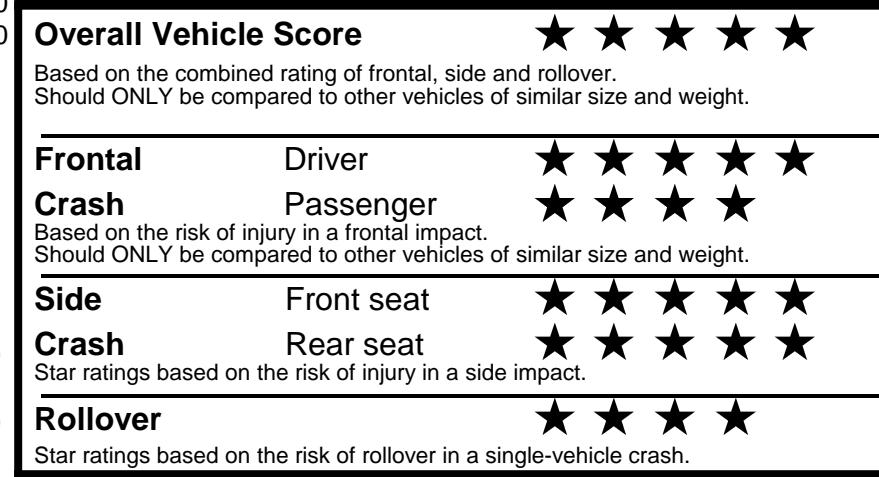

fueleconomy.gov

Calculate personalized estimates and compare vehicles

GOVERNMENT 5-STAR SAFETY RATINGS

Star ratings range from 1 to 5 stars (★★★★★) with 5 being the highest.
 Source: National Highway Traffic Safety Administration (NHTSA).
www.safercar.gov or 1-888-327-4236