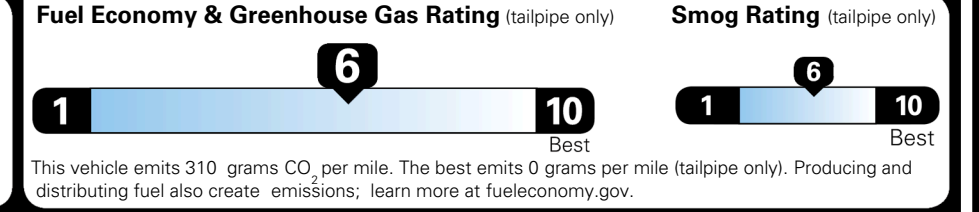

Actual results will vary for many reasons, including driving conditions and how you drive and maintain your vehicle. The average new vehicle gets 29 MPG and costs $8,500 to fuel over 5 years. Cost estimates are based on 15,000 miles per year at $ 3.30 per gallon. MPGe is miles per gasoline gallon equivalent. Vehicle emissions are a significant cause of climate change and smog.

fueleconomy.gov

Calculate personalized estimates and compare vehicles