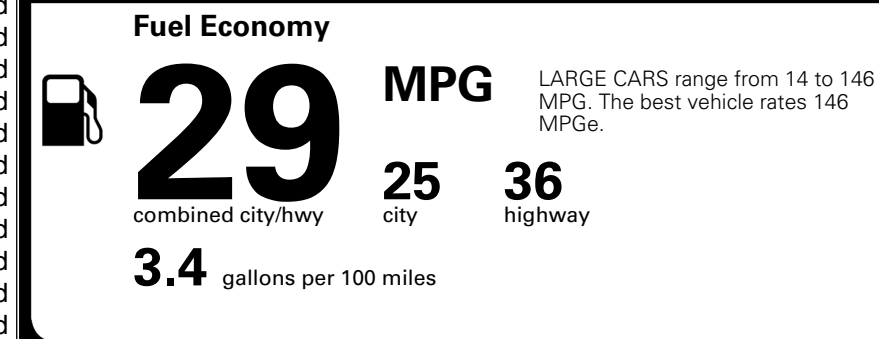

EPA DOT Fuel Economy and Environment

Gasoline Vehicle

You save $0
in fuel costs over 5 years compared to the average new vehicle.

Annual fuel cost $1,700