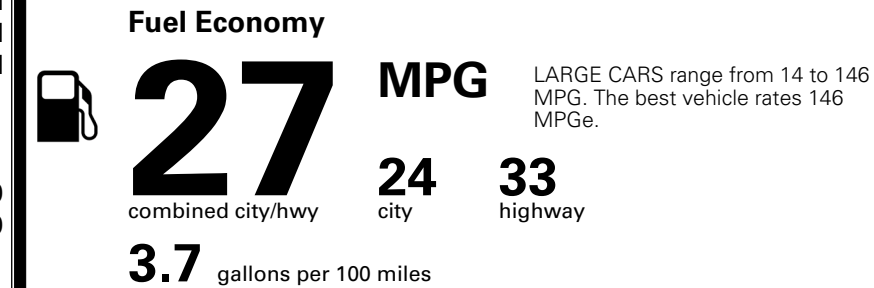

WARRANTY

10 Year/100,000 Mile Limited Powertrain Warranty
5 Year/60,000 Mile Limited Basic Warranty
5 Year/60,000 Mile Roadside Assistance

MANUFACTURER'S SUGGESTED RETAIL PRICE ▶

$ 30,090.00

COMPARE GT-LINE AWD FEATURES

Added to/in place of standard GT-Line FWD features
- All-Wheel Drive
- Heated Steering Wheel

Included
Included
Included

ADDITIONAL INSTALLED EQUIPMENT:

(In addition to or in place of standard features)

Snow White Pearl Paint
GT-Line Premium Package
- Panoramic Sunroof w/ Power Sunshade
- LED Interior Lighting
- Bose Premium Audio w/Active Sound Design
- 18" Black Finished Alloy Wheels, Unique Design
Auto-Dimming Mirror w/ HomeLink™

$495.00
$2,200.00

$350.00

MSRP INCLUDING OPTIONS

$ 33,135.00

INLAND FREIGHT AND HANDLING

$ 1,245.00

TOTAL MANUFACTURER'S SUGGESTED RETAIL PRICE ▶

$ 34,380.00

TOTAL ADDITIONAL WEIGHT: 1.4

*Additional terms and conditions apply.

**Kia Connect may be currently unavailable for some Model Year 2022 and newer vehicles sold or purchased in Massachusetts; please see owners.kia.com for more information.

NOTE: When you purchase this vehicle, Kia America, Inc. collects personal information you provide to the dealership. For information on our collection and use of personal information and your rights, please see our Privacy Policy on www.kia.com.

EPA DOT Fuel Economy and Environment

Gasoline Vehicle

You spend $750 more in fuel costs over 5 years compared to the average new vehicle.

Annual fuel cost $1,850