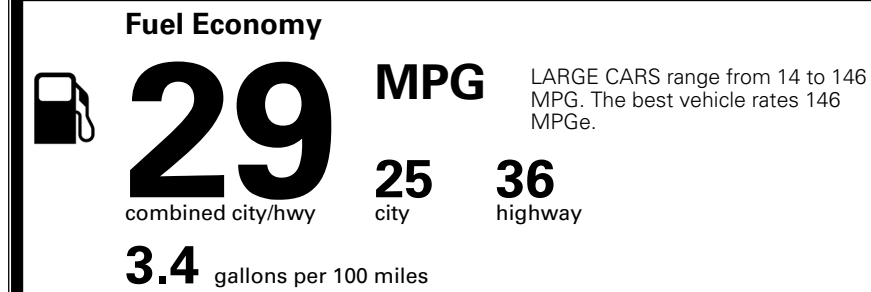

\$695.00
 \$295.00
 \$2,200.00

\$350.00

\$ 32,030.00

\$ 1,245.00

\$ 33,275.00

EPA DOT Fuel Economy and Environment

Gasoline Vehicle

You save \$0
 in fuel costs over 5 years compared to the average new vehicle.