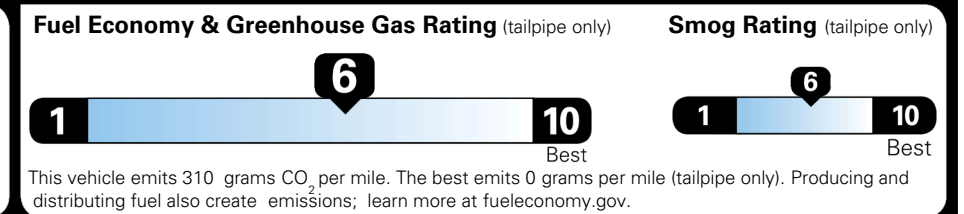

Actual results will vary for many reasons, including driving conditions and how you drive and maintain your vehicle. The average new vehicle gets 29 MPG and costs $8,500 to fuel over 5 years. Cost estimates are based on 15,000 miles per year at $ 3.30 per gallon. MPGe is miles per gasoline gallon equivalent. Vehicle emissions are a significant cause of climate change and smog.

fueleconomy.gov

Calculate personalized estimates and compare vehicles