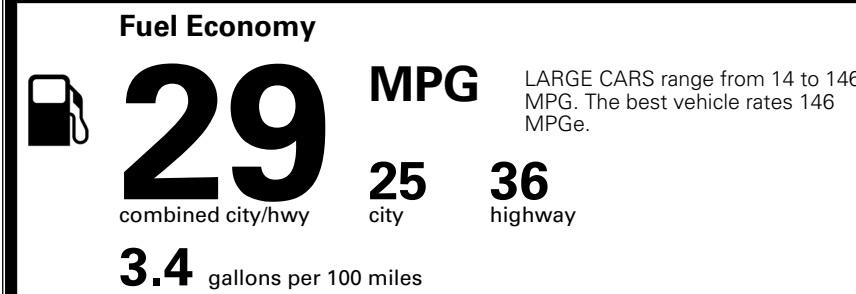

### EPA DOT Fuel Economy and Environment

Gasoline Vehicle

**You save \$0**  
 in fuel costs over 5 years compared to the average new vehicle.

**Annual fuel cost \$1,700**

Actual results will vary for many reasons, including driving conditions and how you drive and maintain your vehicle. The average new vehicle gets 29 MPG and costs \$8,500 to fuel over 5 years. Cost estimates are based on 15,000 miles per year at \$ 3.30 per gallon. MPGe is miles per gasoline gallon equivalent. Vehicle emissions are a significant cause of climate change and smog.