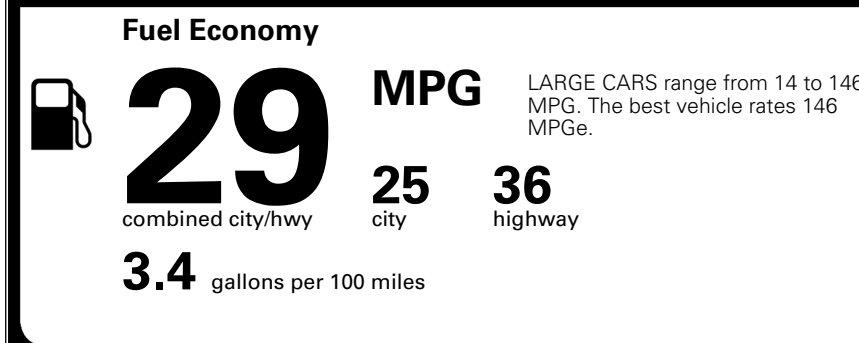

\$295.00
 \$2,200.00

\$110.00
 \$200.00
 \$350.00
 \$45.00
 \$135.00
 \$75.00

\$ 31,800.00

\$ 1,195.00

\$ 32,995.00

EPA DOT Fuel Economy and Environment

Gasoline Vehicle

You save \$0
 in fuel costs over 5 years compared to the average new vehicle.