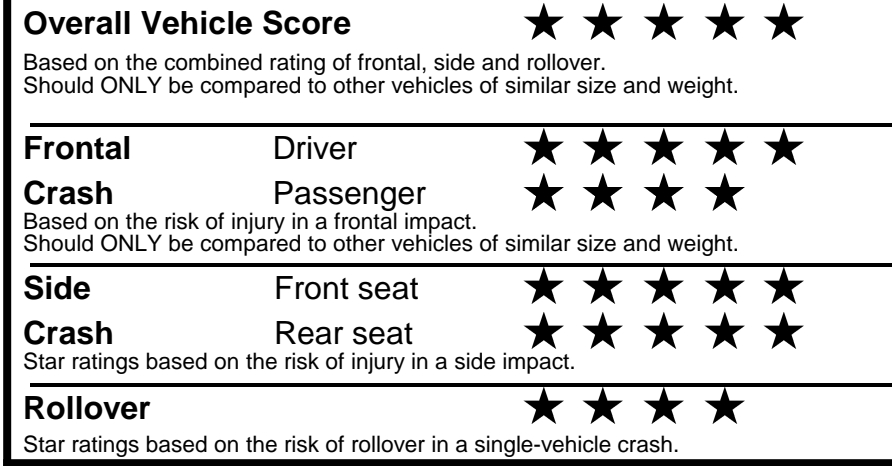

fueleconomy.gov
 Calculate personalized estimates and compare vehicles

Smartphone QR Code

GOVERNMENT 5-STAR SAFETY RATINGS

PARTS CONTENT INFORMATION

FOR VEHICLES IN THIS CAR LINE U.S./CANADIAN PARTS CONTENT: 0 %