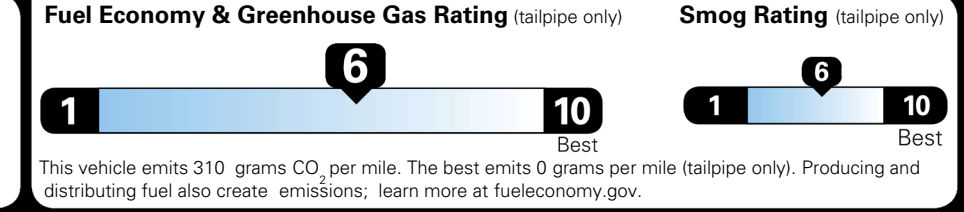

Gasoline Vehicle

You save $0
in fuel costs over 5 years compared to the average new vehicle.

Annual fuel cost $1,700

Actual results will vary for many reasons, including driving conditions and how you drive and maintain your vehicle. The average new vehicle gets 29 MPG and costs $8,500 to fuel over 5 years. Cost estimates are based on 15,000 miles per year at $ 3.30 per gallon. MPGe is miles per gasoline gallon equivalent. Vehicle emissions are a significant cause of climate change and smog.

fueleconomy.gov
Calculate personalized estimates and compare vehicles

Smartphone QR Code