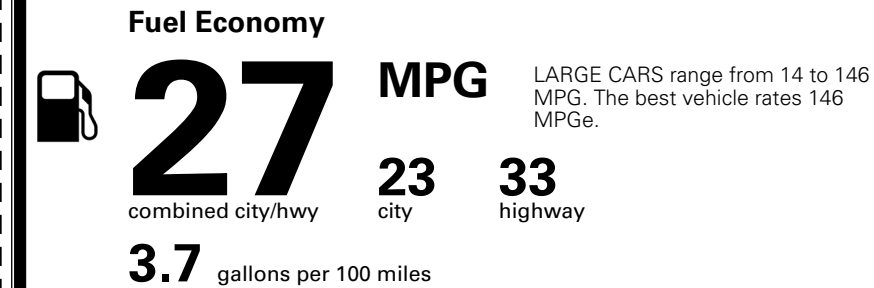

\$ 33,490.00

Included
 Included
 Included
 Included
 Included
 Included
 Included
 Included
 Included

\$495.00
 \$200.00
 \$60.00
 \$130.00
 \$350.00
 \$45.00
 \$135.00

MSRP INCLUDING OPTIONS

\$ 34,905.00

INLAND FREIGHT AND HANDLING

\$ 1,195.00

TOTAL MANUFACTURER'S SUGGESTED RETAIL PRICE ▶

\$ 36,100.00

TOTAL ADDITIONAL WEIGHT: 14.4

EPA DOT Fuel Economy and Environment

Gasoline Vehicle

You spend
\$750
 more in fuel costs
 over 5 years
 compared to the
 average new vehicle.

Annual fuel cost
\$1,850

Fuel Economy & Greenhouse Gas Rating (tailpipe only) Smog Rating (tailpipe only)

Actual results will vary for many reasons, including driving conditions and how you drive and maintain your vehicle. The average new vehicle gets 29 MPG and costs \$8,500 to fuel over 5 years. Cost estimates are based on 15,000 miles per year at \$ 3.30 per gallon. MPGe is miles per gasoline gallon equivalent. Vehicle emissions are a significant cause of climate change and smog.