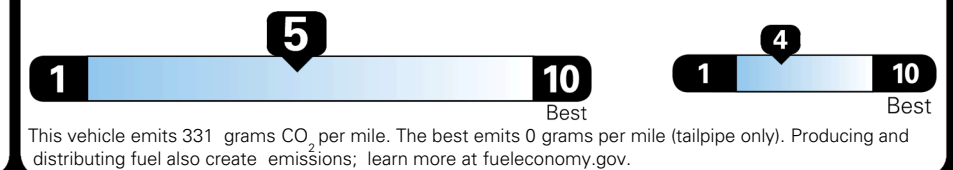

\$ 33,490.00

Included
 Included
 Included
 Included
 Included
 Included
 Included
 Included
 Included

\$495.00
 \$200.00
 \$60.00
 \$130.00
 \$350.00
 \$45.00
 \$135.00

MSRP INCLUDING OPTIONS

\$ 34,905.00

INLAND FREIGHT AND HANDLING

\$ 1,195.00

TOTAL MANUFACTURER'S SUGGESTED RETAIL PRICE ▶

\$ 36,100.00

TOTAL ADDITIONAL WEIGHT: 14.4

EPA DOT Fuel Economy and Environment

Gasoline Vehicle

You spend
\$750
 more in fuel costs
 over 5 years
 compared to the
 average new vehicle.

Annual fuel cost
\$1,850

Fuel Economy & Greenhouse Gas Rating (tailpipe only) Smog Rating (tailpipe only)

Actual results will vary for many reasons, including driving conditions and how you drive and maintain your vehicle. The average new vehicle gets 29 MPG and costs \$8,500 to fuel over 5 years. Cost estimates are based on 15,000 miles per year at \$ 3.30 per gallon. MPGe is miles per gasoline gallon equivalent. Vehicle emissions are a significant cause of climate change and smog.