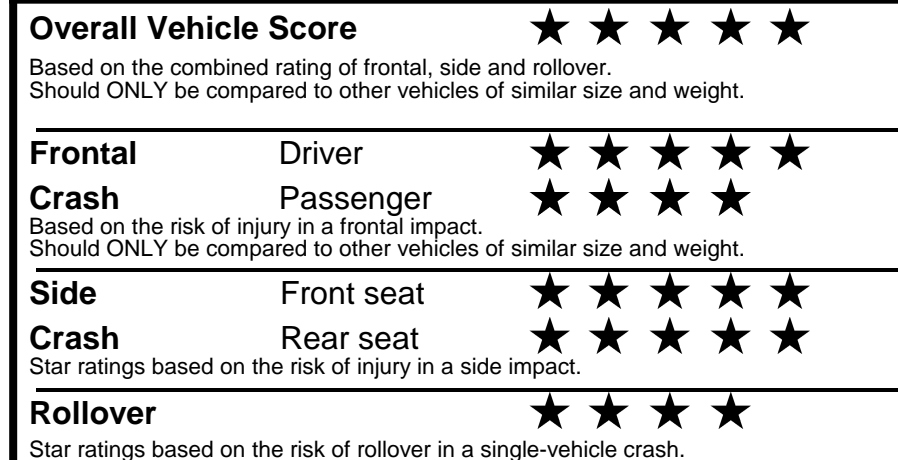

fueleconomy.gov

Calculate personalized estimates and compare vehicles

GOVERNMENT 5-STAR SAFETY RATINGS

Star ratings range from 1 to 5 stars (★★★★★) with 5 being the highest.
 Source: National Highway Traffic Safety Administration (NHTSA).
www.safercar.gov or 1-888-327-4236