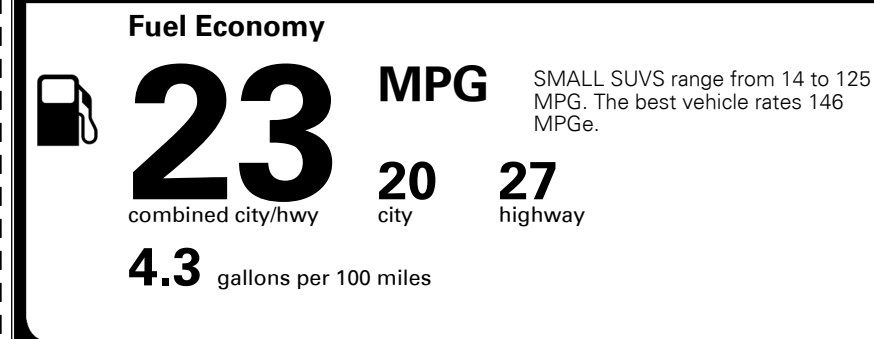

EPA DOT Fuel Economy and Environment

Gasoline Vehicle

You spend
$2,250
more in fuel costs
over 5 years
compared to the
average new vehicle.