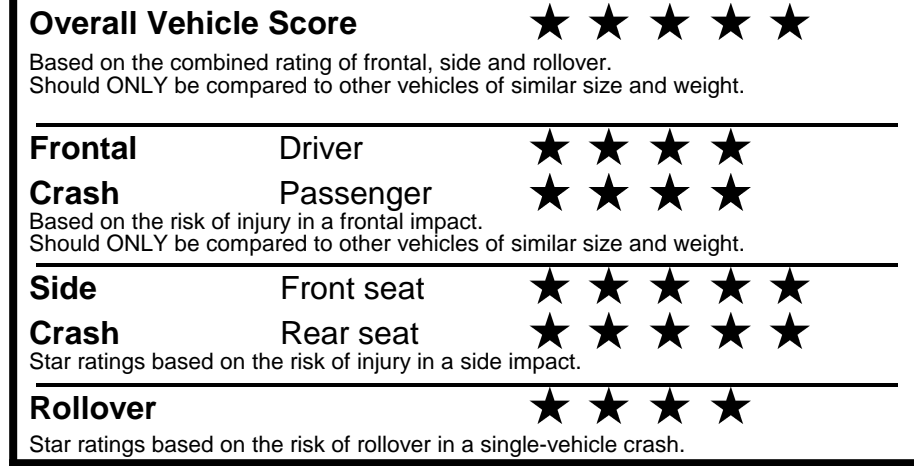

fueleconomy.gov
 Calculate personalized estimates and compare vehicles

Smartphone QR Code

GOVERNMENT 5-STAR SAFETY RATINGS

PARTS CONTENT INFORMATION

FOR VEHICLES IN THIS CAR LINE U.S./CANADIAN PARTS CONTENT: 55 %