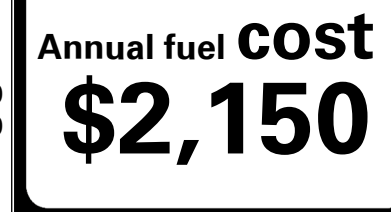

Actual results will vary for many reasons, including driving conditions and how you drive and maintain your vehicle. The average new vehicle gets 29 MPG and costs $8,500 to fuel over 5 years. Cost estimates are based on 15,000 miles per year at $ 3.30 per gallon. MPGe is miles per gasoline gallon equivalent. Vehicle emissions are a significant cause of climate change and smog.

fueleconomy.gov
Calculate personalized estimates and compare vehicles

Smartphone QR Code