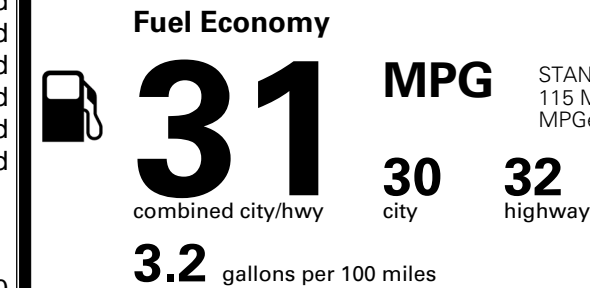

EPA DOT Fuel Economy and Environment

Gasoline Vehicle

STANDARD SUVS range from 13 to 115 MPG. The best vehicle rates 146 MPGe.

You save $500
in fuel costs over 5 years compared to the average new vehicle.

Annual fuel cost
$1,500