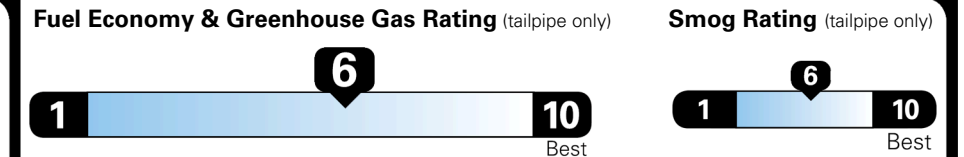

This vehicle emits 281 grams CO₂ per mile. The best emits 0 grams per mile (tailpipe only). Producing and distributing fuel also create emissions; learn more at fueleconomy.gov.

Actual results will vary for many reasons, including driving conditions and how you drive and maintain your vehicle. The average new vehicle gets 29 MPG and costs $8,000 to fuel over 5 years. Cost estimates are based on 15,000 miles per year at $ 3.10 per gallon. MPGe is miles per gasoline gallon equivalent. Vehicle emissions are a significant cause of climate change and smog.

fueleconomy.gov

Calculate personalized estimates and compare vehicles

GOVERNMENT 5-STAR SAFETY RATINGS

Overall Vehicle Score Not Rated

Based on the combined rating of frontal, side and rollover. Should ONLY be compared to other vehicles of similar size and weight.

Frontal	Driver	Not Rated
Crash	Passenger	Not Rated

Based on the risk of injury in a frontal impact. Should ONLY be compared to other vehicles of similar size and weight.

Side	Front seat	Not Rated
Crash	Rear seat	Not Rated

Star ratings based on the risk of injury in a side impact.

Rollover Not Rated

Star ratings based on the risk of rollover in a single-vehicle crash.

Star ratings range from 1 to 5 stars (★★★★★) with 5 being the highest.

Source: National Highway Traffic Safety Administration (NHTSA).
www.safercar.gov or 1-888-327-4236

Manufacturer's suggested retail price includes Manufacturer's recommended pre-delivery service. License and title fees, state and local taxes and other dealer installed options and accessories are not included in the manufacturer's suggested retail price.

PARTS CONTENT INFORMATION

FOR VEHICLES IN THIS CAR LINE U.S./CANADIAN PARTS CONTENT: 45 %

MAJOR SOURCES OF FOREIGN PARTS: KOREA: 40%

NOTE: PARTS CONTENT DOES NOT INCLUDE FINAL ASSEMBLY, DISTRIBUTION, OR OTHER NON-PARTS COSTS.

FOR THIS VEHICLE FINAL ASSEMBLY POINT: WEST POINT, GA, USA

COUNTRY OF ORIGIN
ENGINE (MOTOR): KOREA
TRANSMISSION: MEXICO