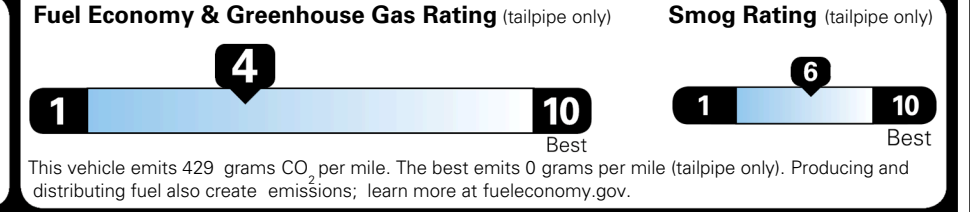

You spend
$4,000
more in fuel costs
over 5 years
compared to the
average new vehicle.

Annual fuel cost
$2,500