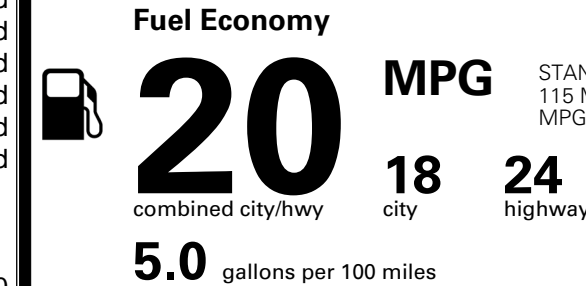

\$ 1,545.00

TOTAL MANUFACTURER'S SUGGESTED RETAIL PRICE ▶

\$ 57,430.00

TOTAL ADDITIONAL WEIGHT:

EPA DOT Fuel Economy and Environment

Gasoline Vehicle

You spend
\$4,000
 more in fuel costs
 over 5 years
 compared to the
 average new vehicle.

Annual fuel cost
\$2,500

Actual results will vary for many reasons, including driving conditions and how you drive and maintain your vehicle. The average new vehicle gets 29 MPG and costs \$8,500 to fuel over 5 years. Cost estimates are based on 15,000 miles per year at \$ 3.30 per gallon. MPGe is miles per gasoline gallon equivalent. Vehicle emissions are a significant cause of climate change and smog.