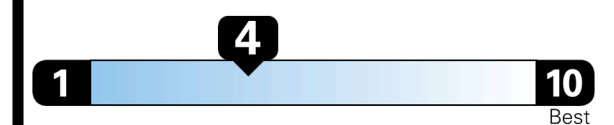

2027 TELLURIDE X-PRO SX-PRESTIGE AWD

MODEL/OPT.CODE: JAC44B5 / 12
EXTERIOR COLOR: EBONY BLACK
INTERIOR COLOR: BLACK
VEHICLE ID NUMBER: 5XYPLES14VG015921
PORT OF ENTRY: WEST POINT

Sold To: OK021
Bob Moore Kia Northwest
7340 NW EXPRESSWAY
OKLAHOMA CITY OK 73132

Ship To: OK021

STANDARD FEATURES

STANDARD SX-PRESTIGE AWD FEATURES

MECHANICAL

2.5L Turbo Engine; 274hp & 311 lb-ft Torque
8-Speed Automatic Transmission
All-Wheel Drive w/ Terrain Mode
Self-Leveling Rear Suspension

ADVANCED DRIVER-ASSISTANCE SYSTEMS

Forward Collision-Avoidance Assist 2
Blind-Spot Collision-Avoidance Assist
Rear Cross-Traffic Collision-Avoidance Assist
Lane Keeping Assist & Lane Following Assist 2
Safe Exit Assist & Highway Driving Assist 2
Parking Distance Warning - Forward / Reverse / Side
Parking Collision-Avoidance Assist - Reverse
Surround View Monitor & Blind-Spot View Monitor
Remote Smart Parking Assist
Navigation-Based Smart Cruise Control-Curve

SAFETY

Dual Front Advanced Airbags & Driver's Knee Airbag
Dual Front and Rear Seat-Mounted Side Airbags
Front Center & Full-Length Curtain Airbags

INTERIOR, COMFORT & CONVENIENCE

Dual 12.3" Screen Panoramic Display w/ Navigation
Head-Up Display and Ergo Motion Driver's Seat
Kia Connect w/Comp 3-Yr Ultimate.* Where Available**
SIRIUSXM® w/Free 3-Mo. Subscription*
Meridian Premium Audio System
Digital Rear View Mirror & 115V Inverter Outlet
Dual Wireless Phone Charger & HomeLink™ Garage Opener
SynTex & SynTex Suede Seating Material
Heated & Ventilated Power Adjustable Front Seats
Heated & Ventilated 2nd Row Captain's Chairs (2 Seats)
Power Tilt & Telescopic Heated Steering Wheel w/ Memory
Engineered Wood Interior Accents

EXTERIOR