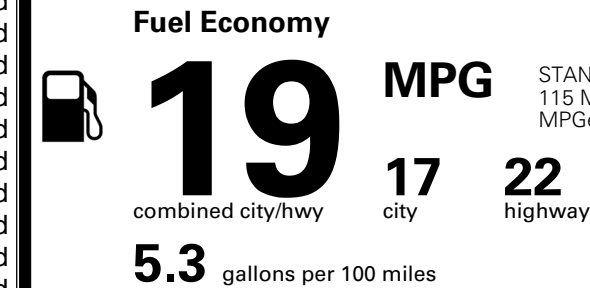

\$495.00
 \$295.00
 \$250.00

MSRP INCLUDING OPTIONS

\$ 57,830.00

INLAND FREIGHT AND HANDLING

\$ 1,545.00

TOTAL MANUFACTURER'S SUGGESTED RETAIL PRICE ▶

\$ 59,375.00

TOTAL ADDITIONAL WEIGHT: 7.2

EPA DOT Fuel Economy and Environment

Gasoline Vehicle

STANDARD SUVs range from 12 to 115 MPG. The best vehicle rates 146 MPGe.

You spend
\$4,500
 more in fuel costs
 over 5 years
 compared to the
 average new vehicle.