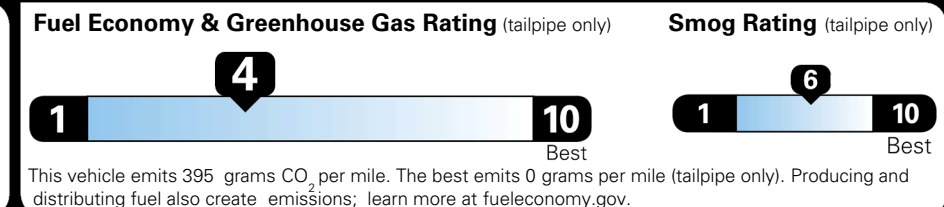

You spend
$2,500
more in fuel costs
over 5 years
compared to the
average new vehicle.

Annual fuel cost
$2,100