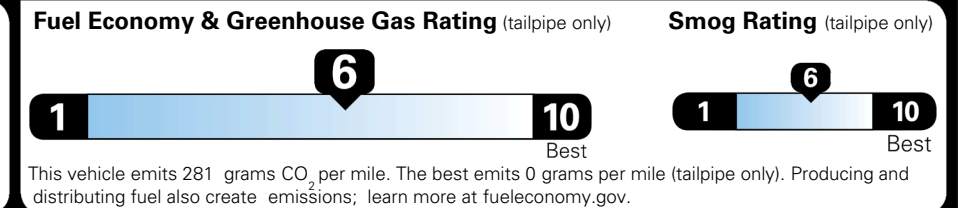

Actual results will vary for many reasons, including driving conditions and how you drive and maintain your vehicle. The average new vehicle gets 29 MPG and costs $8,000 to fuel over 5 years. Cost estimates are based on 15,000 miles per year at $ 3.10 per gallon. MPGe is miles per gasoline gallon equivalent. Vehicle emissions are a significant cause of climate change and smog.

fueleconomy.gov

Calculate personalized estimates and compare vehicles

GOVERNMENT 5-STAR SAFETY RATINGS

Overall Vehicle Score	Not Rated	
Based on the combined rating of frontal, side and rollover. Should ONLY be compared to other vehicles of similar size and weight.		
Frontal Crash	Driver	Not Rated
	Passenger	Not Rated
Based on the risk of injury in a frontal impact. Should ONLY be compared to other vehicles of similar size and weight.		
Side Crash	Front seat	Not Rated
	Rear seat	Not Rated
Star ratings based on the risk of injury in a side impact.		
Rollover	Not Rated	
Star ratings based on the risk of rollover in a single-vehicle crash.		

Star ratings range from 1 to 5 stars (★★★★★) with 5 being the highest.
Source: National Highway Traffic Safety Administration (NHTSA).
www.safercar.gov or 1-888-327-4236

Manufacturer's suggested retail price includes Manufacturer's recommended pre-delivery service. License and title fees, state and local taxes and other dealer installed options and accessories are not included in the manufacturer's suggested retail price.

PARTS CONTENT INFORMATION

FOR VEHICLES IN THIS CAR LINE U.S./CANADIAN PARTS CONTENT: 45 %

MAJOR SOURCES OF FOREIGN PARTS: KOREA: 40%

NOTE: PARTS CONTENT DOES NOT INCLUDE FINAL ASSEMBLY, DISTRIBUTION, OR OTHER NON-PARTS COSTS.

FOR THIS VEHICLE FINAL ASSEMBLY POINT: WEST POINT, GA, USA

COUNTRY OF ORIGIN ENGINE (MOTOR): KOREA
TRANSMISSION: MEXICO