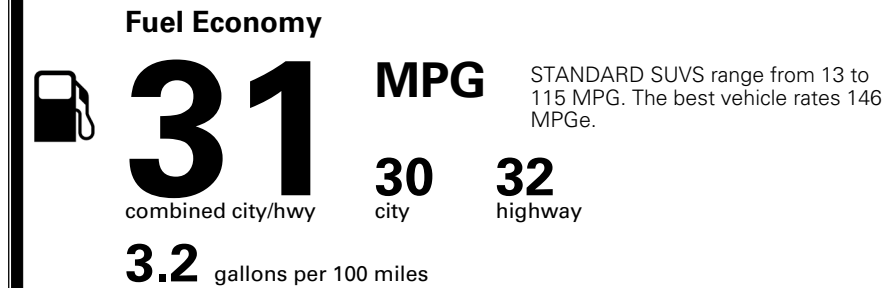

MSRP INCLUDING OPTIONS \$ 51,105.00

INLAND FREIGHT AND HANDLING \$ 1,545.00

TOTAL MANUFACTURER'S SUGGESTED RETAIL PRICE ▶ \$ 52,650.00

TOTAL ADDITIONAL WEIGHT: 20.3

EPA DOT Fuel Economy and Environment

Gasoline Vehicle