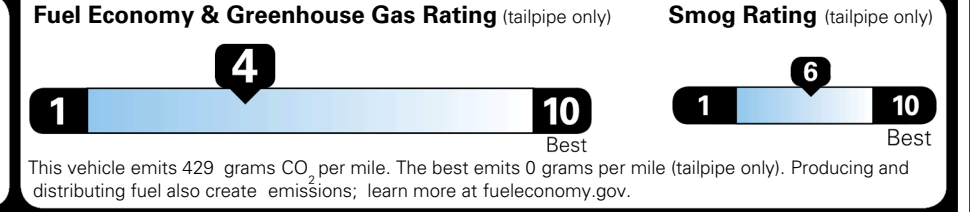

\$ 50,115.00

EPA DOT Fuel Economy and Environment

Gasoline Vehicle

You spend **\$3,500** more in fuel costs over 5 years compared to the average new vehicle.

Annual fuel cost **\$2,300**

Actual results will vary for many reasons, including driving conditions and how you drive and maintain your vehicle. The average new vehicle gets 29 MPG and costs \$8,000 to fuel over 5 years. Cost estimates are based on 15,000 miles per year at \$ 3.10 per gallon. MPGe is miles per gasoline gallon equivalent. Vehicle emissions are a significant cause of climate change and smog.