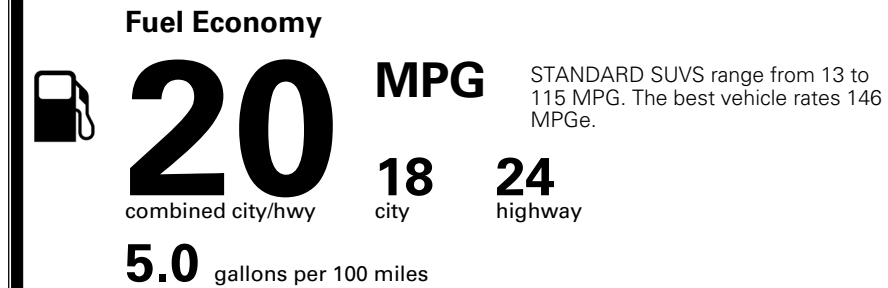

\$ 50,115.00

EPA DOT Fuel Economy and Environment

Gasoline Vehicle

You spend **\$3,500** more in fuel costs over 5 years compared to the average new vehicle.

Annual fuel cost **\$2,300**

Actual results will vary for many reasons, including driving conditions and how you drive and maintain your vehicle. The average new vehicle gets 29 MPG and costs \$8,000 to fuel over 5 years. Cost estimates are based on 15,000 miles per year at \$ 3.10 per gallon. MPGe is miles per gasoline gallon equivalent. Vehicle emissions are a significant cause of climate change and smog.