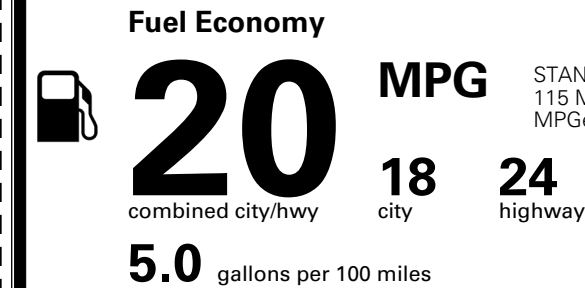

MSRP INCLUDING OPTIONS

\$ 47,595.00

INLAND FREIGHT AND HANDLING

\$ 1,545.00

TOTAL MANUFACTURER'S SUGGESTED RETAIL PRICE ▶

\$ 49,140.00

TOTAL ADDITIONAL WEIGHT: 1.2

EPA DOT Fuel Economy and Environment

Gasoline Vehicle

You spend **\$4,000** more in fuel costs over 5 years compared to the average new vehicle.

Annual fuel cost **\$2,500**

Actual results will vary for many reasons, including driving conditions and how you drive and maintain your vehicle. The average new vehicle gets 29 MPG and costs \$8,500 to fuel over 5 years. Cost estimates are based on 15,000 miles per year at \$ 3.30 per gallon. MPGe is miles per gasoline gallon equivalent. Vehicle emissions are a significant cause of climate change and smog.