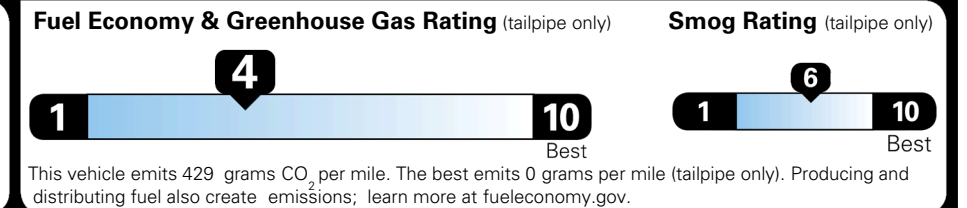

You spend **$4,000** more in fuel costs over 5 years compared to the average new vehicle.

Annual fuel cost **$2,500**