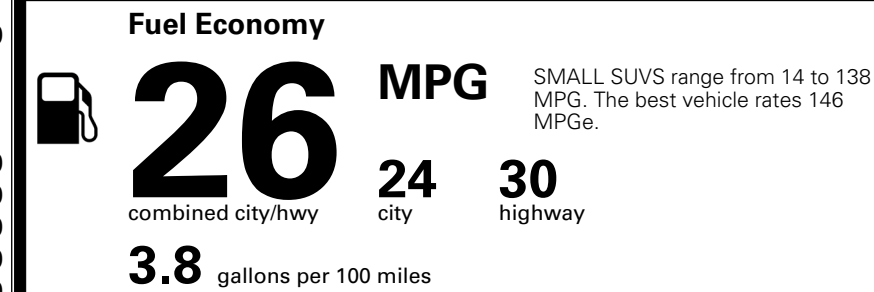

MANUFACTURER'S SUGGESTED RETAIL PRICE ►

ADDITIONAL INSTALLED EQUIPMENT:
(In addition to or in place of standard features)
X-Line Premium Package $1,500.00
- Panoramic Sunroof w/ Power Sunshade
- Smart Power Liftgate
- LED Interior Lighting
Carpeted Floor Mats, X-Line $200.00
Cargo Net (w/o Audio) $65.00
Cargo Tray $130.00
Auto-Dimming Mirror w/ HomeLink™ $375.00
Mud Guards $155.00

MSRP INCLUDING OPTIONS $ 35,515.00
INLAND FREIGHT AND HANDLING $ 1,495.00
TOTAL MANUFACTURER'S SUGGESTED RETAIL PRICE ► $ 37,010.00

TOTAL ADDITIONAL WEIGHT: 13.4

*Additional terms and conditions apply.
**Kia Connect may be currently unavailable for some Model Year 2022 and newer vehicles sold or purchased in Massachusetts; please see owners.kia.com for more information.
NOTE: When you purchase this vehicle, Kia America, Inc. collects personal information you provide to the dealership. For information on our collection and use of personal information and your rights, please see our Privacy Policy on www.kia.com.

EPA DOT Fuel Economy and Environment