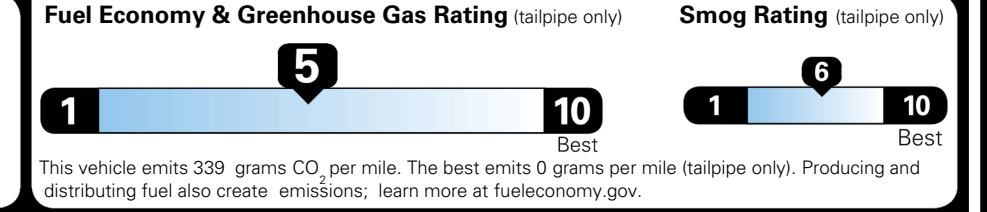

TOTAL ADDITIONAL WEIGHT: 13.7

EPA DOT Fuel Economy and Environment

Gasoline Vehicle

You spend \$1,000 more in fuel costs over 5 years compared to the average new vehicle.

Annual fuel cost \$1,900

Actual results will vary for many reasons, including driving conditions and how you drive and maintain your vehicle. The average new vehicle gets 29 MPG and costs \$8,500 to fuel over 5 years. Cost estimates are based on 15,000 miles per year at \$ 3.30 per gallon. MPGe is miles per gasoline gallon equivalent. Vehicle emissions are a significant cause of climate change and smog.