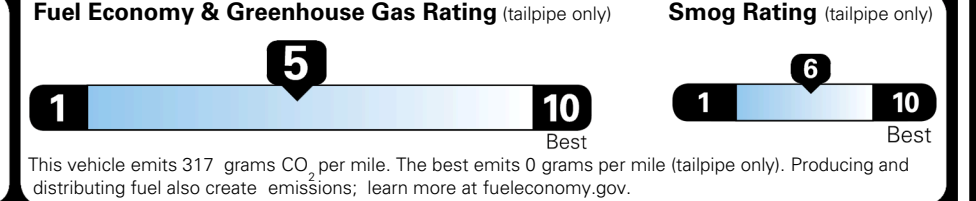

TOTAL ADDITIONAL WEIGHT: 1.2

EPA DOT Fuel Economy and Environment

Gasoline Vehicle

You spend \$250 more in fuel costs over 5 years compared to the average new vehicle.

Annual fuel cost \$1,750

Actual results will vary for many reasons, including driving conditions and how you drive and maintain your vehicle. The average new vehicle gets 29 MPG and costs \$8,500 to fuel over 5 years. Cost estimates are based on 15,000 miles per year at \$ 3.30 per gallon. MPGe is miles per gasoline gallon equivalent. Vehicle emissions are a significant cause of climate change and smog.