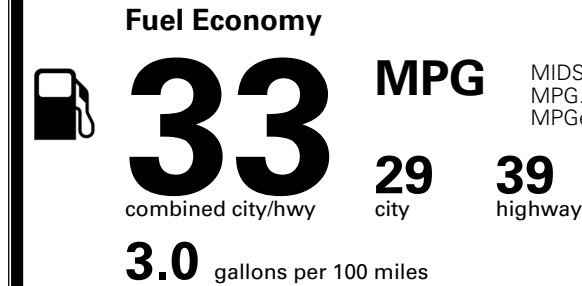

EXTERIOR

17" Alloy Wheels
LED Reflector Headlights w/Auto-On/Off & Amber LED DRLs
LED Tail Lights
Power Adjustable Heated Outside Mirrors
Compact Spare Tire

WARRANTY

10 Year/100,000 Mile Limited Powertrain Warranty
5 Year/60,000 Mile Limited Basic Warranty
5 Year/60,000 Mile Roadside Assistance

MANUFACTURER'S SUGGESTED RETAIL PRICE ▶

$ 25,390.00

COMPARE GT-LINE FEATURES

Added to/in place of standard EX features
- 18" Alloy Wheels
- Sport-Tuned Multi-Link Rear Suspension
- GT-Line Styling w/Gloss Black Exterior Accents
- Outside Mirror LED Turn Signal Indicators
- GT-Line Sport Steering Wheel w/Paddle Shifters
- Power Driver's Seat w/ Power Lumbar

Included
Included
Included
Included
Included
Included

ADDITIONAL INSTALLED EQUIPMENT:

(In addition to or in place of standard features)
Snow White Pearl Paint
GT-Line Red Interior Color Package
GT-Line Sunroof Package
- Power Sunroof w/ Sunshade

$395.00
Included
$900.00

MSRP INCLUDING OPTIONS

$ 26,685.00

INLAND FREIGHT AND HANDLING

$ 1,195.00

TOTAL MANUFACTURER'S SUGGESTED RETAIL PRICE ▶

$ 27,880.00

EPA DOT Fuel Economy and Environment

Gasoline Vehicle