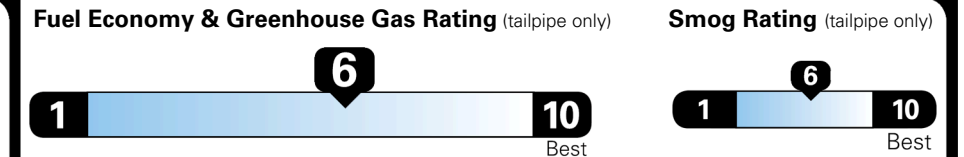

MIDSIZE CARS range from 15 to 137 MPG. The best vehicle rates 146 MPGe.

You save $1,000
in fuel costs over 5 years compared to the average new vehicle.

Annual fuel cost $1,500