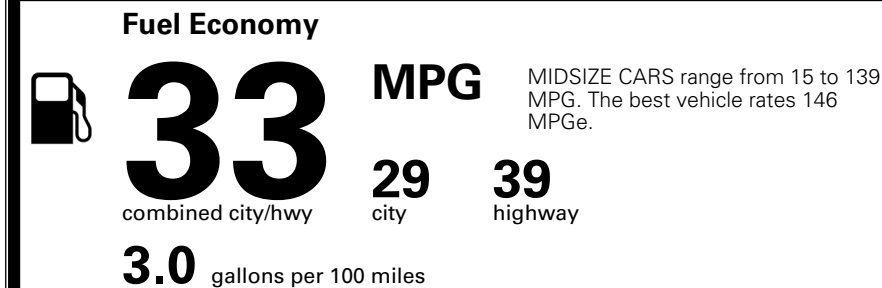

TOTAL ADDITIONAL WEIGHT:

EPA DOT Fuel Economy and Environment

Gasoline Vehicle

You save \$1,000
 in fuel costs over 5 years compared to the average new vehicle.

Annual fuel cost \$1,500

Actual results will vary for many reasons, including driving conditions and how you drive and maintain your vehicle. The average new vehicle gets 29 MPG and costs \$8,500 to fuel over 5 years. Cost estimates are based on 15,000 miles per year at \$ 3.30 per gallon. MPGe is miles per gasoline gallon equivalent. Vehicle emissions are a significant cause of climate change and smog.